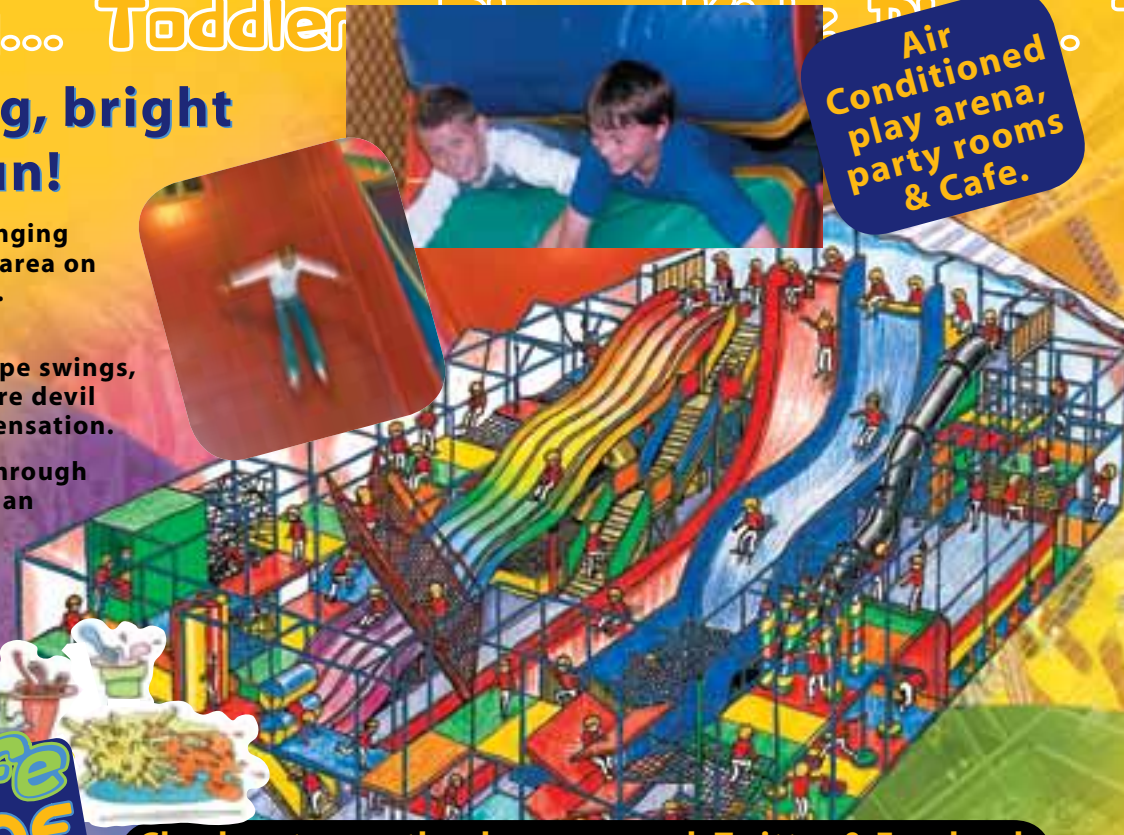

... Families Play... Toddlerz Play... Kidz Play... Teenz Play... Adultz Play...
... Families Play... Toddlerz Play... Kidz Play... Teenz Play... Adultz Play...

PlayZone... It's big, bright & bulging with fun!

PlayZone is the largest, most challenging and exciting indoor adventure play area on the South Coast - fun for everyone... rain or shine, day or night!

It's the place with slides, tunnels, rope swings, walkways and bridges! There are dare devil slides too - one with a sheer drop sensation.

There's so much to go under, over, through down, up and round... even more than you see here. We have a dedicated area for Toddlerz and special party rooms too - So come and play!

When playing gives you an appetite or monster thirst, it's CafeZone to the rescue! It's great for adultz who want to relax in a separate Air Conditioned area.

Our menu features healthy eating options.